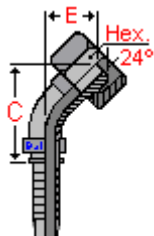

Balfit[®] Hydraulic Hose Fittings

Balfit[®] Metric 45° Swept Female DKL – 24° Seat - 23.5243

one piece, carbon steel, metric thread, 24° cone 45° swept female fitting for crimping on high pressure hydraulic hoses

According to **DIN 20078** and **DIN 3868**

- Material :** carbon steel, zinc plated
- Ferrules :** Balfit[®] ferrules series 20.100, 20.200, 20.101, 20.201, 20.202, 20.204 and 20.107
- Hoses :** Balflex[®] wire braid hydraulic hoses **SAE 100R1A / SAE 100R2A / DIN EN 853 1ST / 2ST**
 Balflex[®] wire braid hydraulic hoses **SAE 100R1AT / SAE 100R2AT / DIN EN 853 1SN / 2SN**
 Balflex[®] thermoplastic hydraulic hoses **SAE 100R7 / SAE 100R8 / DIN EN 855**
 Balflex[®] Balpac compact hydraulic hoses **SAE 100R16 / SAE 100R17 / DIN EN 857 1SC / 2SC**
 Balflex[®] textile braid hydraulic hoses **SAE 100R6 / SAE 100R3 / DIN EN 854 1TE / 2TE / 3TE**
 Balflex[®] **Balwash Hoses**

part number	hose dash	hose	thread	thread dash	tube	C Cut Off	Hex.
		Ø					
		inch			mm	mm	mm
23.5243.0414	- 4	1/4"	M14 x 1,5	- 14	- 8	37	17
23.5243.0416	- 4	1/4"	M16 x 1,5	- 16	- 10	42	19
23.5243.0516	- 5	5/16"	M16 x 1,5	- 16	- 10	45	19
23.5243.0518	- 5	5/16"	M18 x 1,5	- 18	- 12	49	22
23.5243.0618	- 6	3/8"	M18 x 1,5	- 18	- 12	54	22
23.5243.0622	- 6	3/8"	M22 x 1,5	- 22	- 15	54	27
23.5243.0822	- 8	1/2"	M22 x 1,5	- 22	- 15	63	27
23.5243.0826	- 8	1/2"	M26 x 1,5	- 26	- 18	63	32
23.5243.1026	- 10	5/8"	M26 x 1,5	- 26	- 18	74	32

also available:

Balfit[®] Stainless Steel Metric 45° Swept Female DKLType

(add an 'S' at the end of the part number; ex: 23.5243.1026S)

Construction characteristics and dimensions may be changed at any time without prior notice.